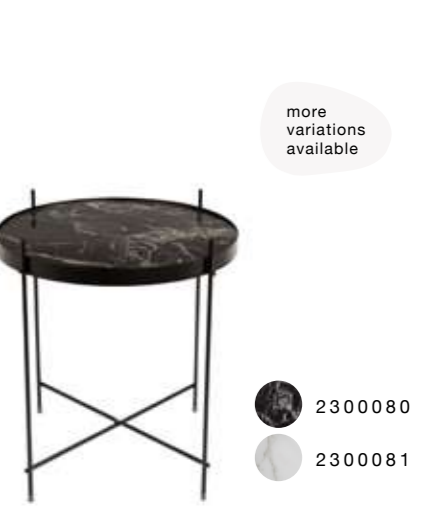

40x45 cm
material: resin, recycled plastic

VICTORIA

41x47 cm
material: terrazzo

SNOW ROUND S

35x45 cm
material: steel

SNOW ROUND M

60x40 cm
material: steel

CUPID MARBLE

43x45 cm
material: glass, iron

SHINY BOMB

40x40x51,5 cm
material: aluminium

FLOSS

28x56 cm
material: aluminium

GLAM

36x51 cm
material: enamelled steel, iron

CUPID S