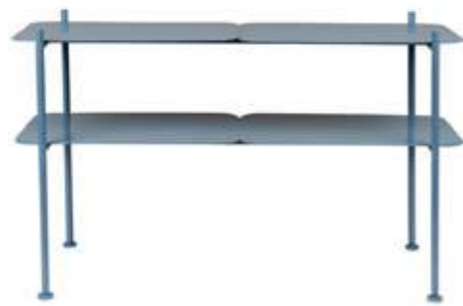

RIVER L

100x35x62 cm
material: iron

Designed by studio APE

- 4100079
- 4100078

NEW FALL 23

JASON

36,2x175 cm
material: rubberwood, metal

- 7100019

WOODEN TIP

39,5x175,5 cm
material: steel, wood

- 9000156

PINNACLE

59x56x176 cm
material: wood, steel

- 7100007
- 7100006