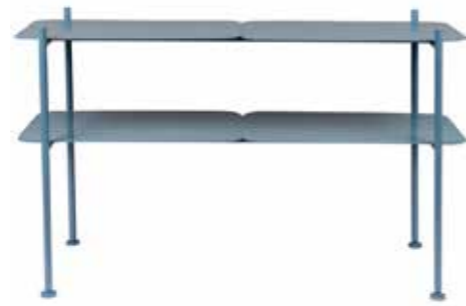

**BARBIER**

100x45x140 cm  
material: ash wood, ash veneer, glass, mdf

4100050

**FLODKA**

113,5-200x37,5x147,5 cm  
material: plywood, iron

**RIVER M**

50x35x62 cm  
material: iron

Designed by  
studio APE