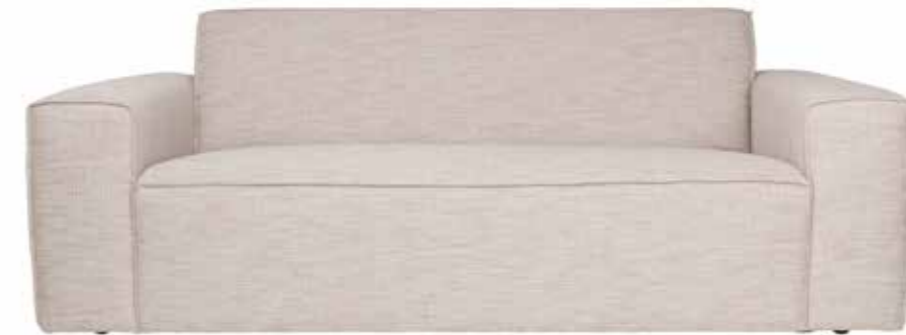

more variations available

- 3200118
- 3200119

BOR 2,5-SEATER

94x200x74 cm
seat height: 42 cm
arm rest height: 56 cm
material: polyester, polypropylene, plywood