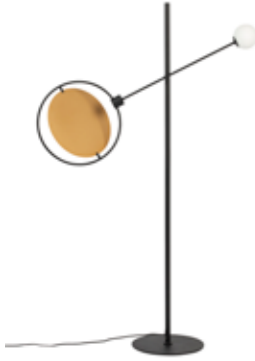

**SCOTTY**

12x122,5 cm  
material: metal, glass, metal

more variations available

5100151  
5100152  
5100111

**TOTEM**

46x148 cm  
material: cotton, iron

more variations available

5100125

**SIRIUS**

30x97x141 cm  
material: iron, glass

more variations available

integrated phone charger

5100138

**ORION**

58x163 cm  
material: glass, iron, cotton

more variations available