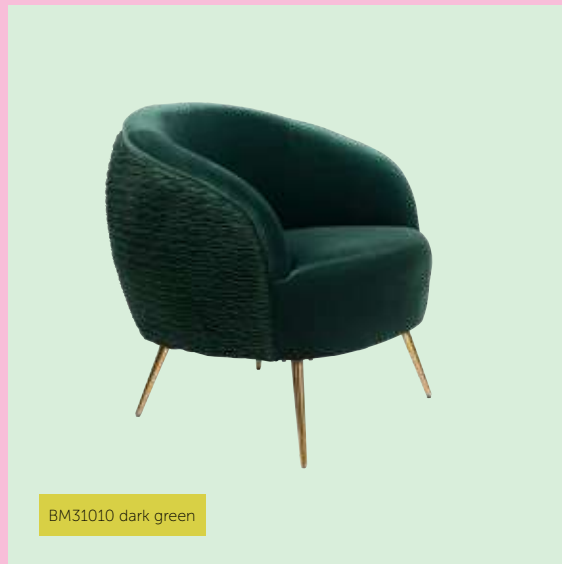

So Curvy lounge chair

>> Packing: 1 pc/ctn >> CTN: 82x82x64 cm >>
>> CBM 0,43 >> NW 17 KG >> GW 19 KG >>

Where The Sun Doesn't Shine lounge chair

>> Packing: 1 pc/ctn >> CTN: 87x82x79 cm >>
>> CBM 0,570 >> NW 18 KG >> GW 21 KG >>

Sassy Granny lounge chair

>> Packing: 1 pc/ctn >> CTN: 75x74x84 cm >>
>> CBM 0,466 >> NW 20 KG >> GW 22 KG >>