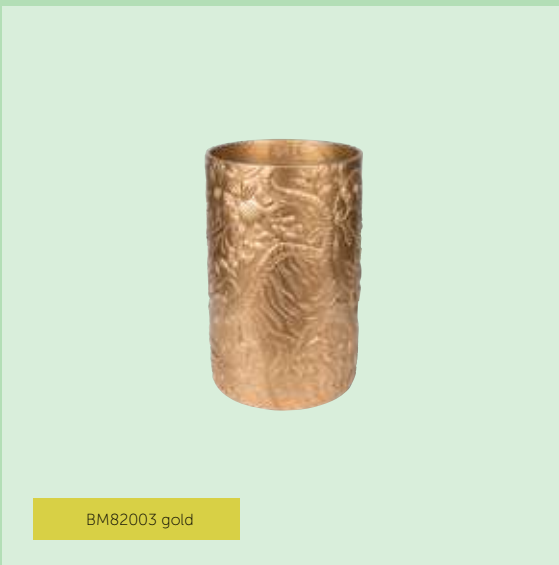

BM82003 gold