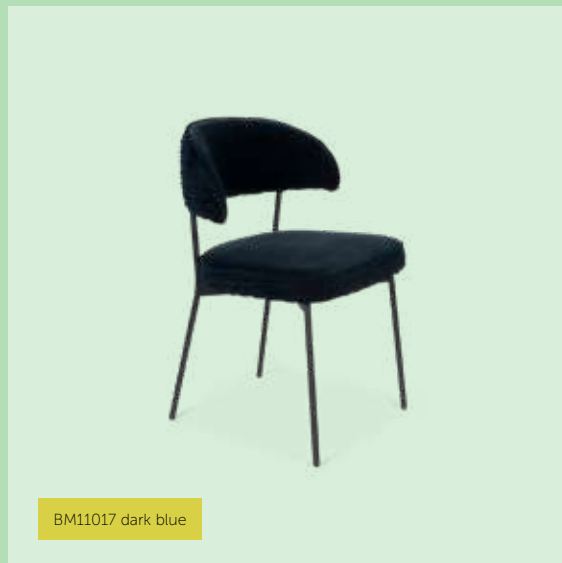

BM11014 ochre

BM11017 dark blue

Claws Out chair

>> Order QTY 2 pcs >> Packing 2 pcs/ctn >> CTN: 122x83x63 cm >>
>> CBM 0,640 >> NW 17 KG (2x8,5) >> GW 22 KG >>

BM11020 panther

seaters

From a Bold Monkey daybed to all-over print sofas and lounge chairs, browse our latest upholstered furniture collection to find your home's newest centrepiece.