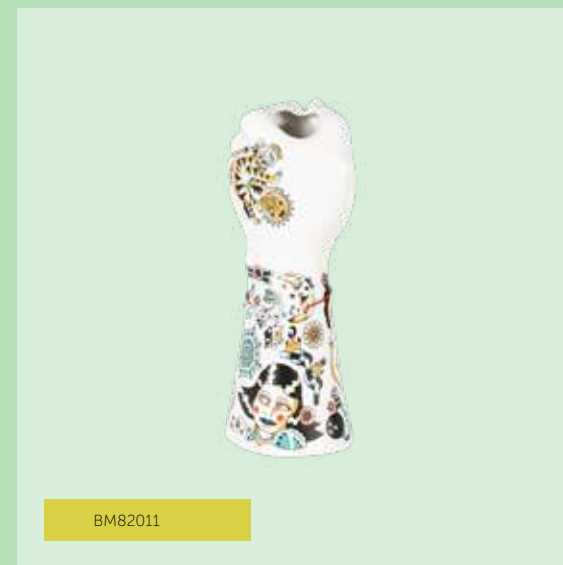

Never Hurt A Snake Vase

>> Packing: 1 pc/ctn >> CTN: 20x20x33 cm >>
>> CBM 0,0136 >> NW 0,96 KG >> GW 1,5 KG >>

NEW

See You Later Alligator Vase

>> Packing: 1 pc/ctn >> CTN: 21x20x40 cm >>
>> CBM 0,0172 >> NW 3,15 KG >> GW 3,7 KG >>

NEW

NEW

Liberty Matters Vase

>> Packing: 1 pc/ctn >> CTN: 15x13,5x34,5 cm >>
>> CBM 0,007 >> NW 0,9 KG >> GW 1,4 KG >>

NEW

Surrounded By Crocodiles Vase

>> Packing: 1 pc/ctn >> CTN: 30x29x31 cm >>
>> CBM 0,027 >> NW 1,72 KG >> GW 2,6 KG >>

>> Packing: 1 pc/ctn >> CTN: 35x31x44 cm >>
>> CBM 0,047 >> NW 2,57 KG >> GW 3,9 KG >>

BM82011