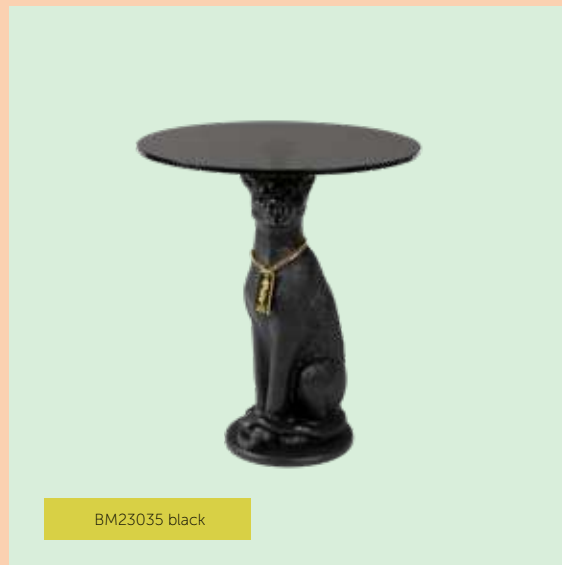

BM23035 black