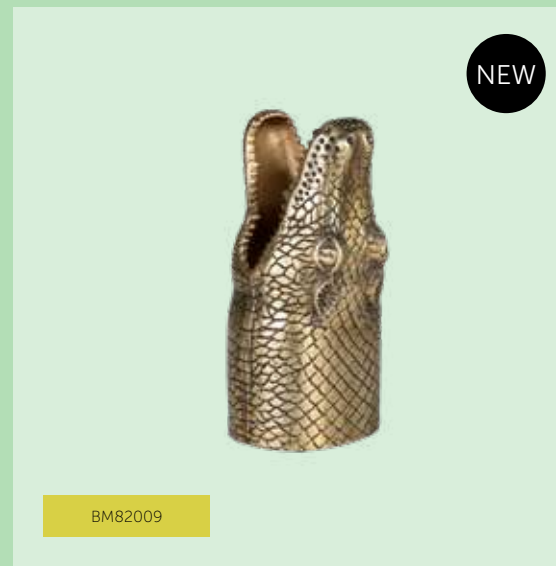

Never Hurt A Snake Vase

>> Packing: 1 pc/ctn >> CTN: 20x20x33 cm >>
>> CBM 0,0136 >> NW 0,96 KG >> GW 1,5 KG >>

NEW

BM82006 M

See You Later Alligator Vase

>> Packing: 1 pc/ctn >> CTN: 21x20x40 cm >>
>> CBM 0,0172 >> NW 3,15 KG >> GW 3,7 KG >>