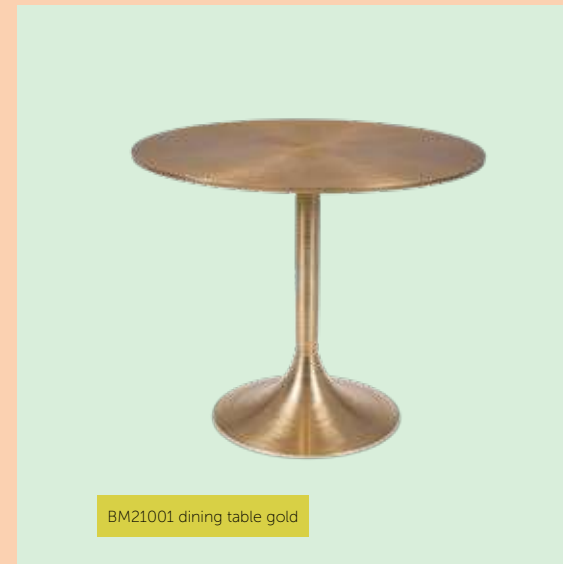

BM21002 dining table black

BM21001 dining table gold