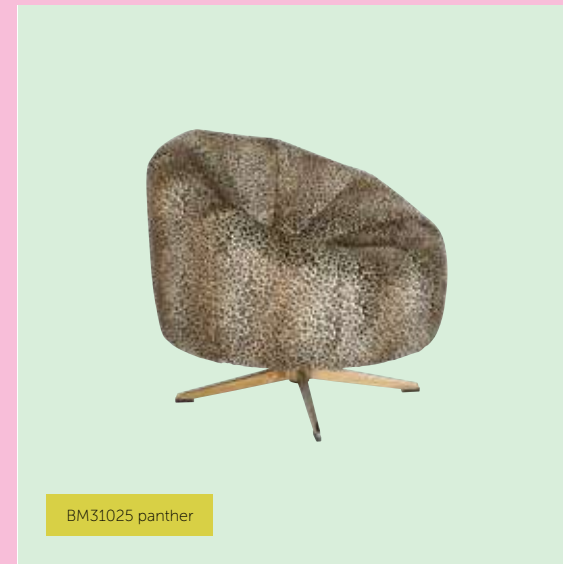

BM31005 pink

Such A Stud lounge chair

>> Packing 1 pc/ctn >> CTN 78x73x56 cm >>
 >> CBM 0,32 >> NW 17 KG >> GW 19 KG >>

Fringe Me Up lounge chair

>> Packing: 1 pc/ctn >> CTN: 80x76x81 cm >>
 >> CBM 0,480 >> NW 20 KG >> GW 22 KG >>

BM31024 old pink

BM31008 dark blue

BM31010 dark green

BM31012 purple

So Curvy lounge chair

>> Packing: 1 pc/ctn >> CTN: 82x82x64 cm >>
>> CBM 0,43 >> NW 17 KG >> GW 19 KG >>

BM31018 orange

BM31025 panther