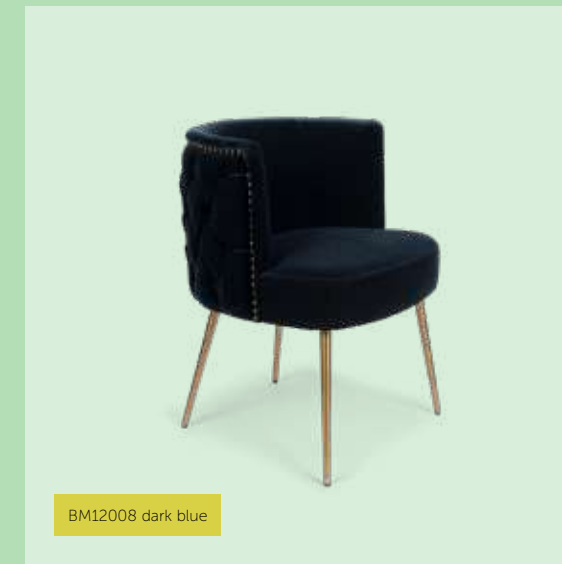

BM12008 dark blue

Such A Stud chair

>> Packing 1 pc/ctn >> CTN 63x63x49 cm >>
>> CBM 0,19 >> NW 11 KG >> GW 13 KG >>