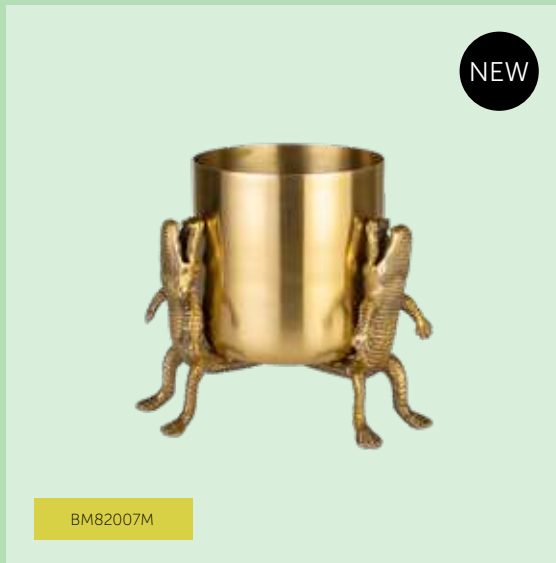

BM82006 M

BM82007M