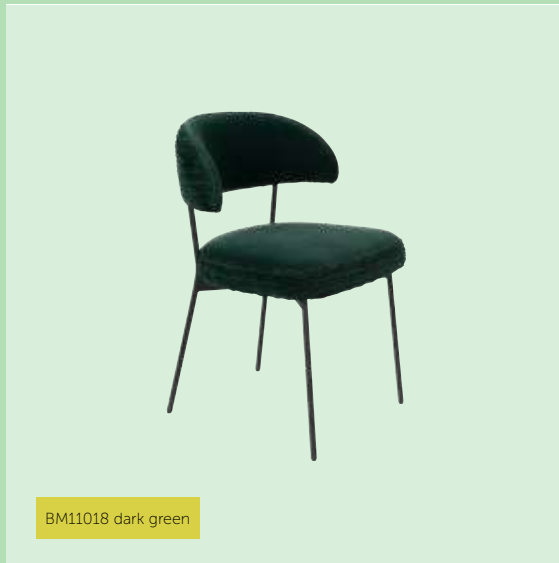

The Winner Takes It All chair

>> Order QTY 2 pcs >> Packing 2 pcs/ctn >> CTN: 61x75x131 cm >>
>> CBM 0,599 >> NW 20 KG (2x10) >> GW 22 KG >>