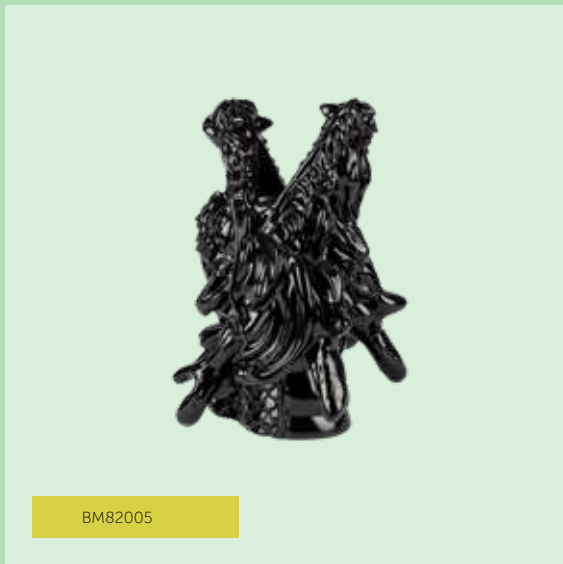

BM82005

Dragonized Bastard vase

>> Packing: 1 pc/ctn >> CTN: 23x23x40 cm >>
>> CBM 0.02090 >> NW 1.50 KG >> GW 2.00 KG >>

Songs Of The Night vase

>> Packing: 1 pc/ctn >> CTN: 31x31x46 cm >>
>> CBM 0,045 >> NW 6 KG >> GW 7 KG >>

Proudly Crowned Panther candle holder

>> Packing: 1 pc/ctn >> CTN: 32x32x70,5 cm >>
>> CBM 0,072 >> NW 4 KG >> GW 5 KG >>