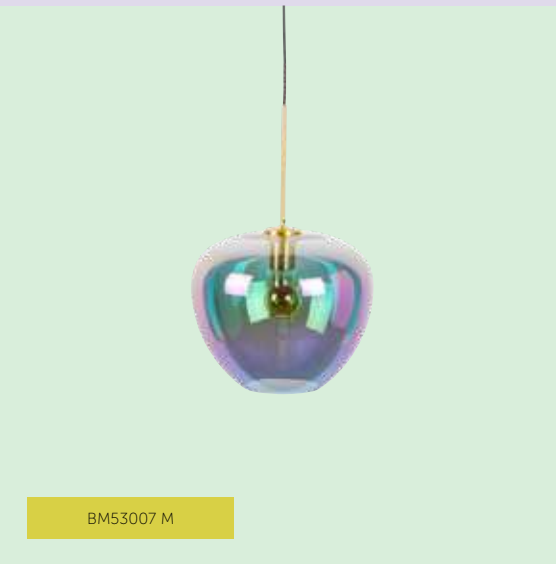

BM60009 160x230 beige

BM60022 pink

lighting

Set the mood in style with eye-catching design lighting from Bold Monkey.

BM53007 M

Bubble Blower pendant lamp

>> M >> Packing: 1 pc/ctn >> CTN: 35x35x32 cm >>
>> CBM 0,039 >> NW 1,4 KG >> GW 1,8 KG >>

>> L >> Packing: 1 pc/ctn >> CTN: 36x36x51,5 cm >>
>> CBM 0,067 >> NW 2,5 KG >> GW 3,1 KG >>

BM53008 L

Diamond Dear floor lamp
>> Packing: 1 pc/ctn >> CTN: 31x31x50 cm >>
>> CBM 0,048 >> NW 4,1 KG >> GW 5,55 KG >>