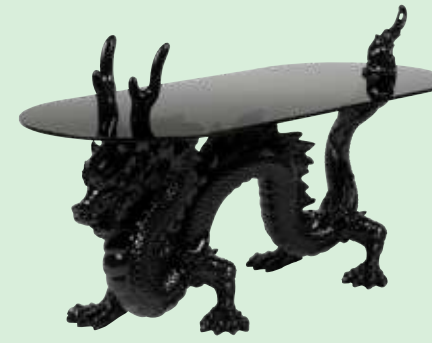

BM23036

Dragonized Bastard coffee table

>> Packing: 1 pc/ctn >> CTN: 51x105x46 cm >>
>> CBM 0,246 >> NW 17,5 KG >> GW 20 KG >>