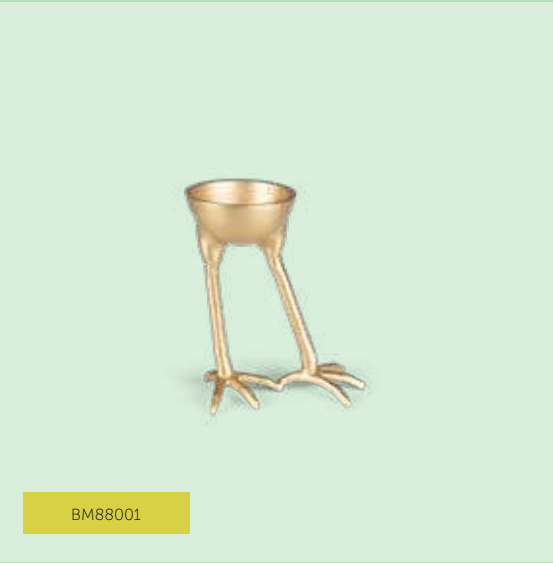

BM83002 L

BM81001 S

The Golden Heron tray

BM88001

Don't Pinch Me Lobster tray

>> Packing: 1 pc/ctn, 28 pcs/masterctn >>
>> CTN: 24x16x5 cm (1), 50x50x30 (28) >>
>> CBM 0,002 (1), 0,075 (28) >> NW 0,25 KG (1), 7 KG (28) >>
>> GW 0,39 KG (1), 12 KG (28) >>