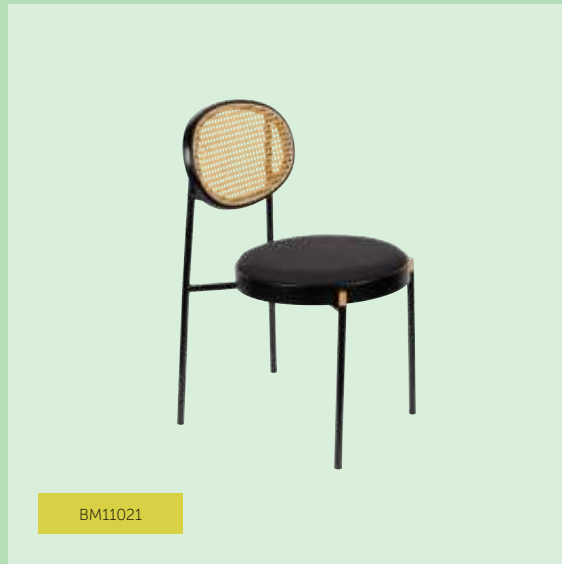

Don't Stop The Webbing chair

>> Order QTY 2 pcs >> Packing 2 pcs/ctn >> CTN 46x61,5x90 cm >>
>> CBM 0,20 >> NW 9,8 (2x4,9) KG >> GW 11,8 KG >>

BM11021