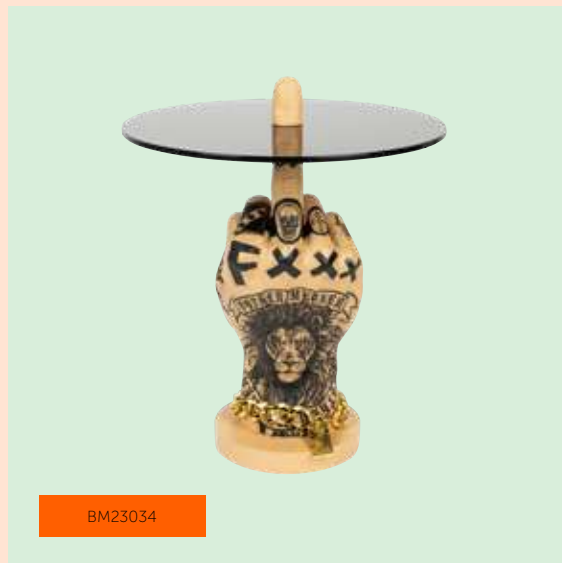

**lighting
page 36-47**

**home deco
page 48-61**

**technical
specifications
page 62-69**

Fother Mucker side table

limited editions

Alongside our regular collection, we also release limited-edition designs. Depending on the piece, the number of limiteds will usually be capped at around 100 worldwide. We like the idea of a Bold Monkey limited becoming a collectible. Something that's unique to only a handful of people, meaning you get the chance to own something without seeing it everywhere you go. So if you spot a Bold Monkey limited-edition piece you love - don't wait around. Because once it's gone, it's gone.