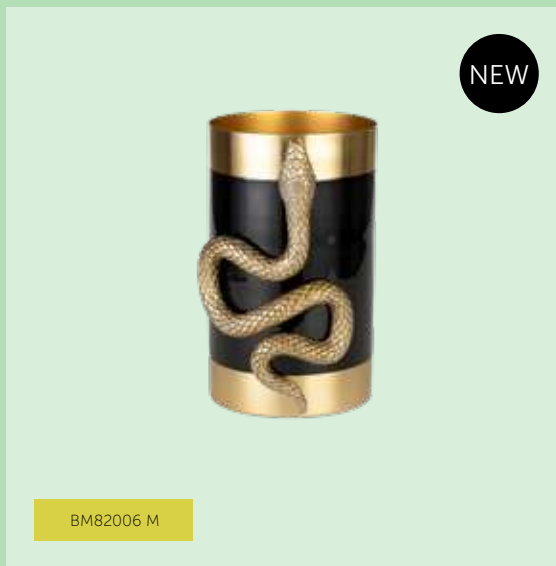

Never Hurt A Snake Vase

>> Packing: 1 pc/ctn >> CTN: 20x20x33 cm >>
>> CBM 0,0136 >> NW 0,96 KG >> GW 1,5 KG >>