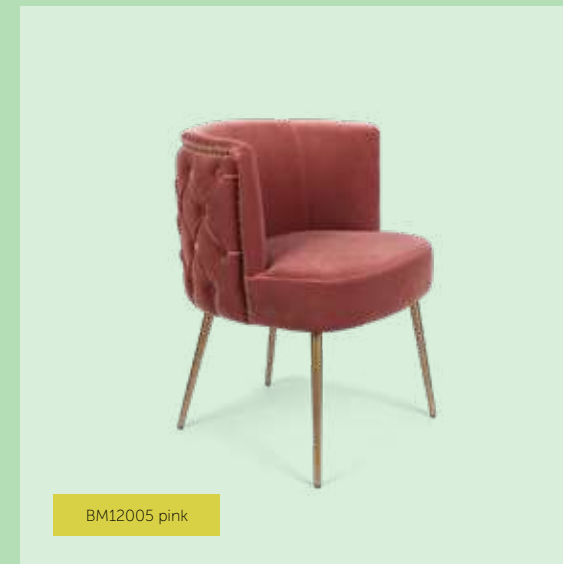

BM12008 dark blue

BM12005 pink