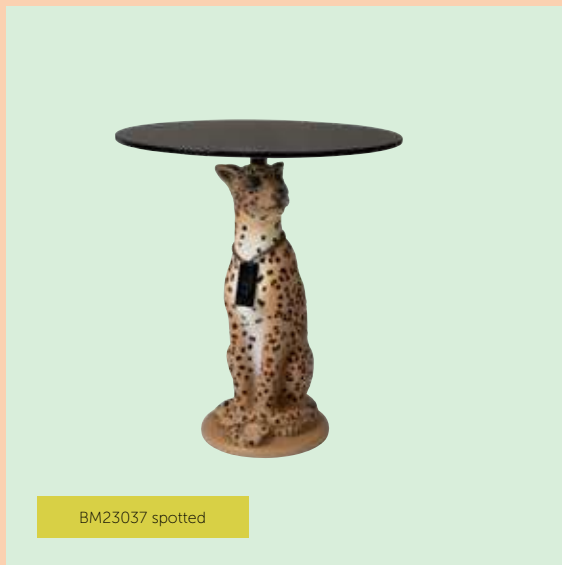

BM23035 black

BM23037 spotted